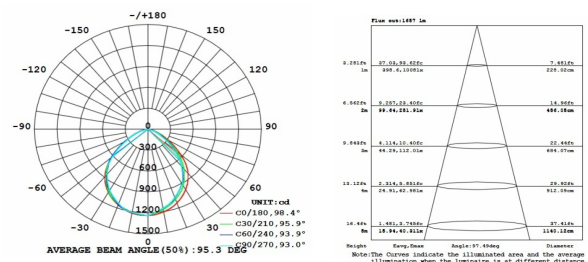

Photometric