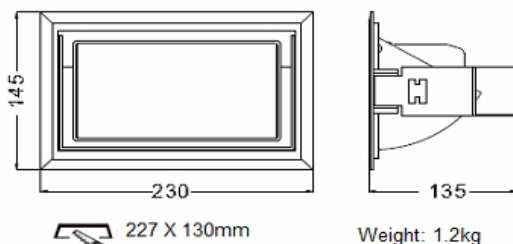

Luminux is proud to present you the Buxus LED Shop Light which is perfect for the retail shops, supermarkets, window displays and most of commercial and architectural lighting. This unique simple and classic design comes with the cutting edge LED technology and heat dissipation technology. It adopts Samsung LED module technology which can produce 2240 lumen with 38W only. The color rendering is up to 90CRI. It is now possible to reduce energy consumption and maintenance costs without compromising on light quality and ambience.

Features

- Simple and Classic Design
- Aluminum Cooling System
- Samsung LED Module
- High quality reflector with Tempered Glass Cover
- Ultra-easy Installation
- Super Long Life - 70% maintenance of lumen after 50000 hours
- Super High Color Rendering (90 CRI)
- 90° Adjustable Angle
- Power factor: >0.87
- RoHS Compliant
- UV and IR Free

Product Offering

Item	LED Color	Reflector Angle	Finishing	Power Supply	CRI	Watt	Lumen	Note
Buxus	2700K	120°	White	220-240VAC	90	38W	2100-2240	
	3000K		Black					
	4000K		Aluminum Grey					
	5000K							

Application Information

- Retail Shops
- Supermarket
- Window Display
- Spot Lighting
- Commercial Lighting

Photometric

Dimension

Optional Accessories