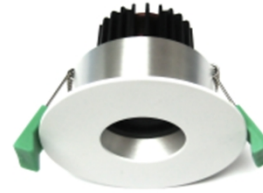

Luminux is proud to present you the Daniel Alexandra design Apex-Cone series LED downlight which is perfect for the retail shops, hotels, window displays, and most of commercial and architectural lighting. This unique Italian simple and classic design comes with the cutting edge LED technology and heat dissipation technology. It adopts multichips-array LED system (Cree, USA) technology which can produce up to 570 lumen with 6W only. The highest color rendering option can be up to 95CRI. It is now possible to reduce energy consumption and maintenance costs without compromising on light quality and ambience.

Features

- Italian Simple and Elegant Design
- Aluminum Cooling System
- Cree, USA Multichips-Array LED System
- Ultra-easy Installation
- Power Option: 6W
- Superior Glareless Design
- Super Long Life - 70% maintenance of lumen after 50000 hours
- Super High Color Rendering (84 or True Color 95 CRI)
- Wide Selection of Beam Angles:
- LENS Options: 15°, 24°, 36°, 60°. Reflector Options: 15°, 28°, 40°, 60°
- Dimming Options: EcoSystem, DALI, 0-10V, TRIAC
- Power factor: >0.94
- RoHS Compliant
- UV and IR Free

Product Offering

Item	LED Color Options	Beam Angle Options	Finishing	Power Supply	CRI	Watt	Lumen	Note
Apex-C6W	2700K	LENS: 15°	<input type="checkbox"/> White	220-240VAC	84	6W	490-570	Remote LED Driver
	3000K	LENS: 24°						
	4000K	LENS: 36°						
	5000K	LENS: 60°						
Apex-C6W	2700K True Color	Reflector: 15°		220-240VAC	95	6W	340-450	Remote LED Driver
	3000K True Color	Reflector: 28°						
	4000K True Color	Reflector: 40°						
	5000K True Color	Reflector: 60°						